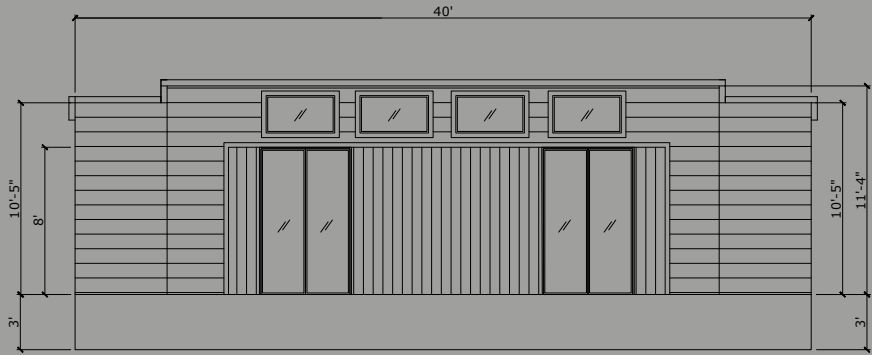

NAVAJO 933

MEKA MODULAR

WELCOME TO NAVAJO 933 BROCHURE

NAVAJO

You've chosen the Navajo 933 Model!

The Navajo 933 is a 933 sq ft unit designed for comfort and style, making it a great option as a rental property, guesthouse, or pool house. The open layout with large windows connects indoor and outdoor spaces makes Navajo 1200 perfect for relaxing, entertaining, or earning rental income.

SUPPORT@MEKAMODULAR.COM

THE FLOOR PLAN

Key Details

Floor Plan: 933 ft²
Dimensions: 26.8 ft x 40 ft
Front Elevation: 11.4ft
Rear Elevation: 9.6 ft

ELEVATIONS

FRONT ELEVATION

LEFT SIDE ELEVATION

REAR ELEVATION