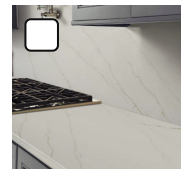

BACKSPLASH

Select your backsplash tile finish with it's corresponding height.

Standard Quartz,
(same as Countertop choice)

White Subway Tiles

CABINETS

Flagstone
(no handles)
KCA-001

Glazed Granite
(no handles)
KCA-002