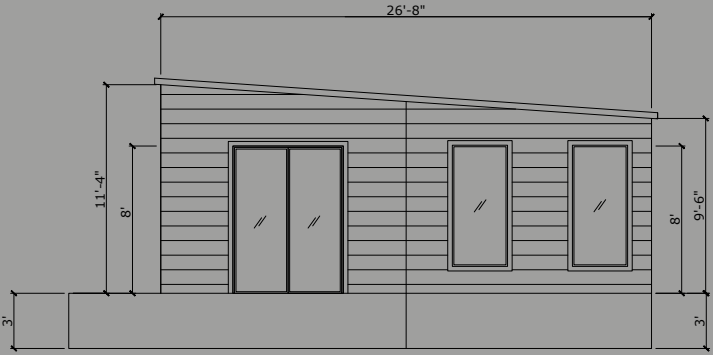

NAVAJO 933

MEKA MODULAR

WELCOME TO NAVAJO 933 BROCHURE

NAVAJO

You've chosen the Navajo 933 Model!

The Navajo 933 is a 933 sq ft unit designed for comfort and style, making it a great option as a rental property, guesthouse, or pool house. The open layout with large windows connects indoor and outdoor spaces makes Navajo 1200 perfect for relaxing, entertaining, or earning rental income.

SUPPORT@MEKAMODULAR.COM

THE FLOOR PLAN

Key Details

Floor Plan: 933 ft²
Dimensions: 26.8 ft x 40 ft
Front Elevation: 11.4ft
Rear Elevation: 9.6 ft

ELEVATIONS

FRONT ELEVATION

LEFT SIDE ELEVATION

REAR ELEVATION

RIGHT SIDE ELEVATION

NAVAJO 933

PERSONALIZATION GUIDE

EXTERIOR

FRONT DOOR

Black Plank
EFD-001

Plank Wood
EFD-002

DOOR HANDLES