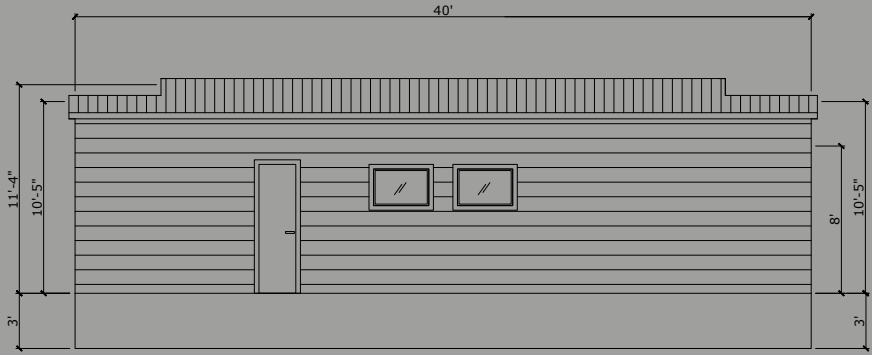

NAVAJO 933

MEKA MODULAR

WELCOME TO NAVAJO 933 BROCHURE

NAVAJO

You've chosen the Navajo 933 Model!

The Navajo 933 is a 933 sq ft unit designed for comfort and style, making it a great option as a rental property, guesthouse, or pool house. The open layout with large windows connects indoor and outdoor spaces makes Navajo 1200 perfect for relaxing, entertaining, or earning rental income.

SUPPORT@MEKAMODULAR.COM

THE FLOOR PLAN

Key Details

Floor Plan: 933 ft²
Dimensions: 26.8 ft x 40 ft
Front Elevation: 11.4ft
Rear Elevation: 9.6 ft

ELEVATIONS

FRONT ELEVATION

LEFT SIDE ELEVATION

REAR ELEVATION