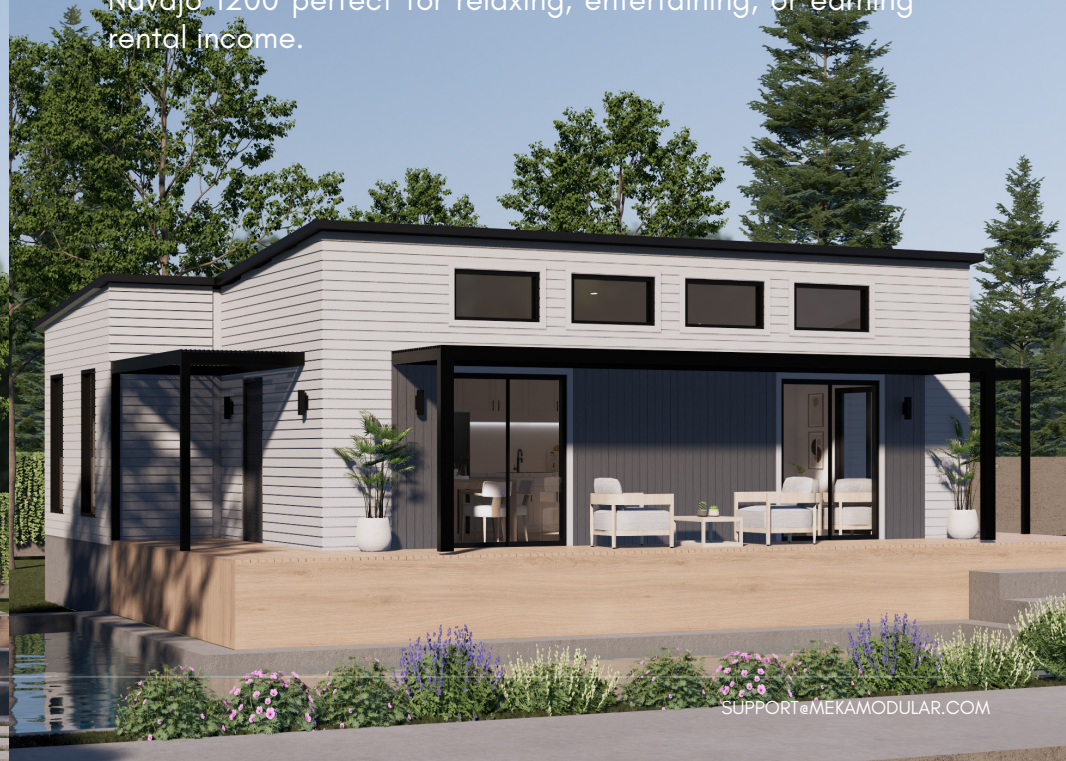

NAVAJO 933

MEKA MODULAR

WELCOME TO NAVAJO 933 BROCHURE

NAVAJO

You've chosen the Navajo 933 Model!

The Navajo 933 is a 933 sq ft unit designed for comfort and style, making it a great option as a rental property, guesthouse, or pool house. The open layout with large windows connects indoor and outdoor spaces makes Navajo 1200 perfect for relaxing, entertaining, or earning rental income.

SUPPORT@MEKAMODULAR.COM

THE FLOOR PLAN

Key Details

Floor Plan: 933 ft²
Dimensions: 26.8 ft x 40 ft
Front Elevation: 11.4ft
Rear Elevation: 9.6 ft

ELEVATIONS

FRONT ELEVATION

LEFT SIDE ELEVATION

REAR ELEVATION

RIGHT SIDE ELEVATION

NAVAJO 933

PERSONALIZATION GUIDE

EXTERIOR

FRONT DOOR

Black Plank
EFD-001

Plank Wood
EFD-002

DOOR HANDLES

Matte Black
EDH-001

Chrome
EDH-002

PERGOLA

Matte Black
EBP-001

Pergola is an Upgrade

EXTERIOR LIGHTING

Modern Exterior Wall Sconce - Black

SIDING (Main)