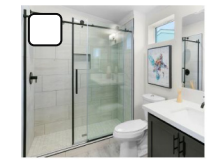

Fiberglass Shower Pan
(If no Shower Floor Tiles Selected)

SHOWER ENCLOSURE

Sliding Door Shower Enclosure - Black Frame

Barn Door Shower Enclosure - Black
(Only available with Tiled Shower Floor Shower Tub)