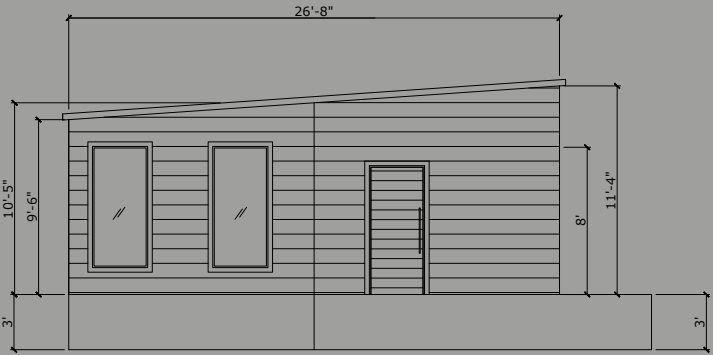

NAVAJO 933

MEKA MODULAR

WELCOME TO NAVAJO 933 BROCHURE

NAVAJO

You've chosen the Navajo 933 Model!

The Navajo 933 is a 933 sq ft unit designed for comfort and style, making it a great option as a rental property, guesthouse, or pool house. The open layout with large windows connects indoor and outdoor spaces makes Navajo 1200 perfect for relaxing, entertaining, or earning rental income.

SUPPORT@MEKAMODULAR.COM

THE FLOOR PLAN

Key Details

Floor Plan: 933 ft²
Dimensions: 26.8 ft x 40 ft
Front Elevation: 11.4ft
Rear Elevation: 9.6 ft

ELEVATIONS

FRONT ELEVATION

LEFT SIDE ELEVATION

REAR ELEVATION

RIGHT SIDE ELEVATION

NAVAJO 933

PERSONALIZATION GUIDE

EXTERIOR

FRONT DOOR

Black Plank
EFD-001

Plank Wood
EFD-002

DOOR HANDLES